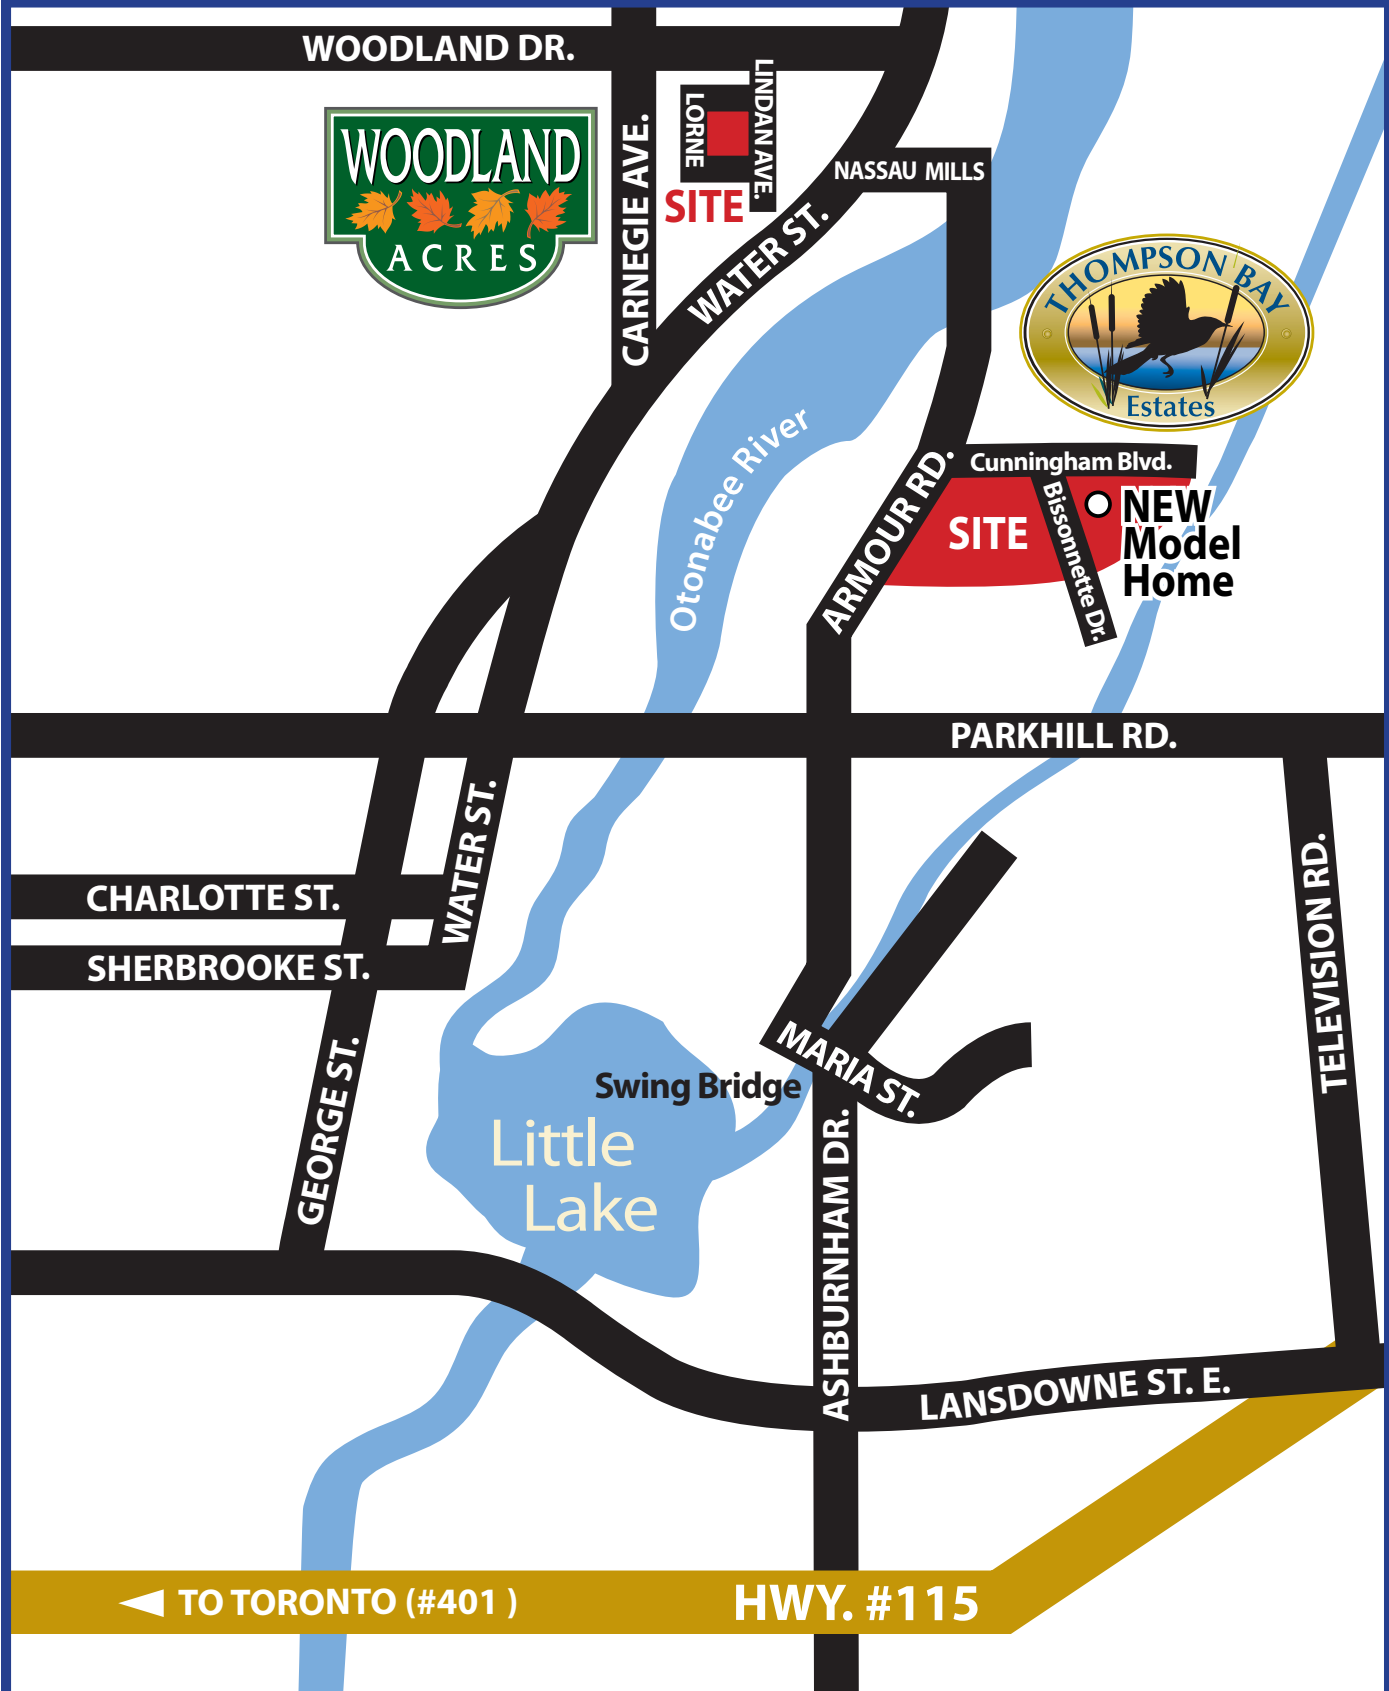

PETERBOROUGH

WOODLAND DR.

CARNEGIE AVE.

LINDAN AVE.

NASSAU MILLS

WATER ST.

Otonabee River

ARMOUR RD.

Cunningham Blvd.

Bissonnette Dr.

NEW
Model
Home

PARKHILL RD.

CHARLOTTE ST.

WATER ST.

SHERBROOKE ST.

GEORGE ST.

Swing Bridge

Little
Lake

MARIA ST.

ASHBURNHAM DR.

LANSDOWNE ST. E.

TELEVISION RD.

◀ TO TORONTO (#401)

HWY. #115